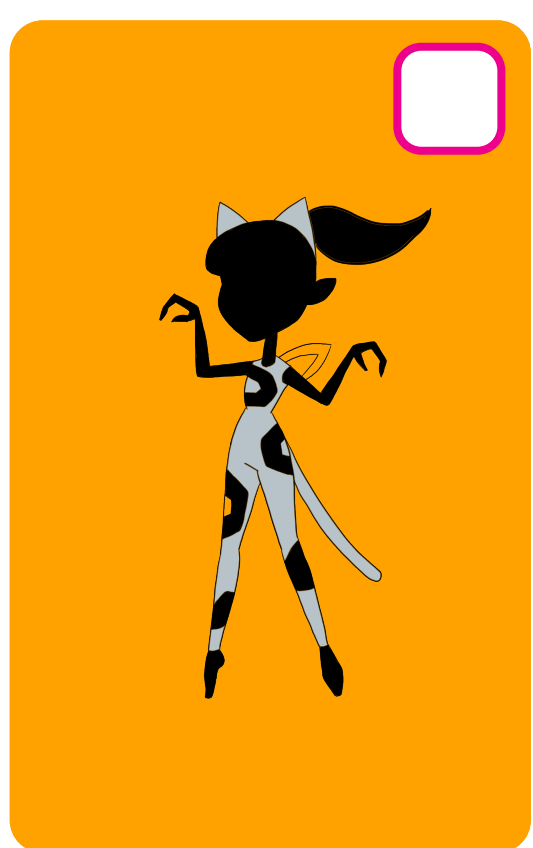

# Secret Fairies - Collector's Sheet!

**Faye**  
Fairy Finder Fairy

**Uriel**  
Unicorn Day Fairy

**Seela**  
Sunshine Fairy

**Clara**  
Nutcracker Fairy

These fairies will be released throughout the year through SECRET codes, follow us on Instagram @got2glowfairies to find them!

**Stella**  
Stripe Fairy

**Will**  
Winter Bog Fairy

**Polly**  
Peppermint Fairy

**Skye**  
Strawberry Shortcake Fairy

**Nora**  
Namaste at Home Fairy

**Lina**  
Lyrical Fairy

**Vanessa**  
Valentines Day Fairy

**Nova**  
New Years Fairy

**Carly**  
Cookie Fairy

**Sylvia**  
Spooky Fairy

**Willa**  
Wilderness Fairy

**Becca**  
Bubble Gum Fairy

**Fiona**  
Fairy Floss Fairy

**Sadie**  
Strawberry Ice Cream Fairy